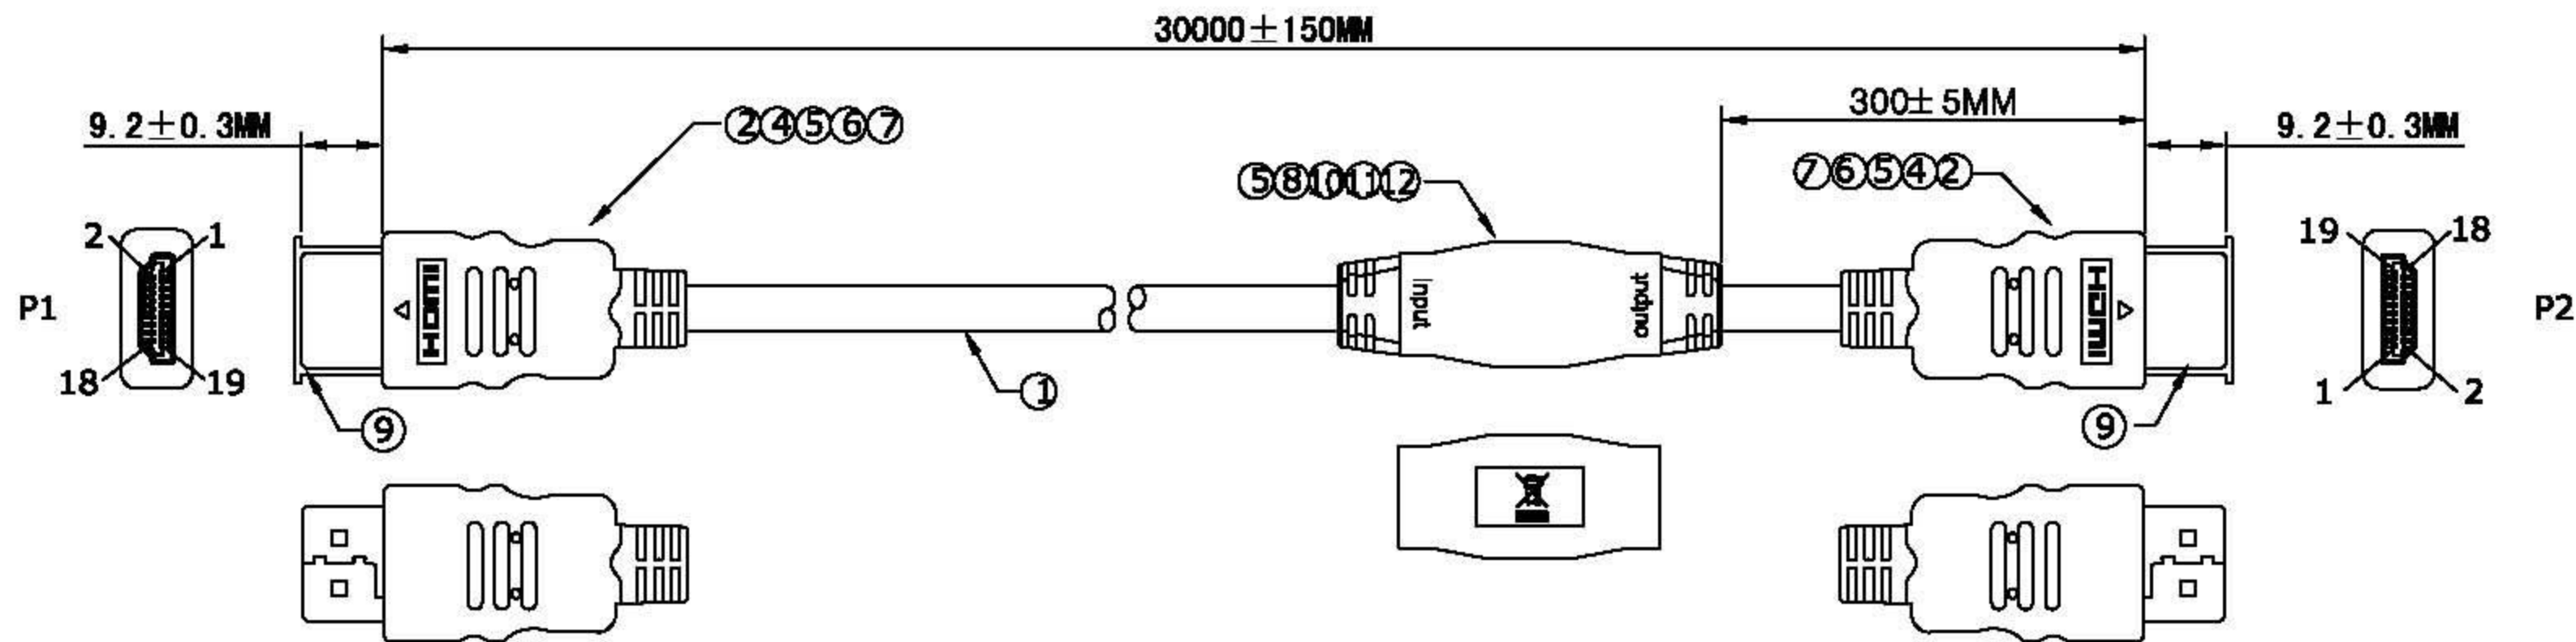

Datenblatt - Fiche technique - Data sheet

14.01.3465

ROLINE HDMI High Speed Kabel ST-ST, mit Repeater 30m

ROLINE Câble HDMI, M - M, avec Repeater, 30m

ROLINE HDMI High Speed Cable, M - M, with Repeater, 30 m

ELECTRICAL TEST:

1. 100% OPEN & SHORT & MIS WIRE TEST
2. CONTACT RESISTANCE: 1 OHM(MAX)
3. INSULATION RESISTANCE: 10M OHM(MIN)
4. HI-POT TEST: DC 300V/10ms

Pin Assignment

Conn.1	Input	Output	Conn.2
1	White	1	1
3	Red	3	3
2	Drain Wire	2	2
4	White	4	4
6	Brown	6	6
5	Drain Wire	5	5
7	White	7	7
8	Blue	8	8
8	Drain Wire	8	8
10	White	10	10
12	Green	12	12
11	Drain Wire	11	11
13	Black	13	13
14	White	14	14
15	Red	15	15
16	Gray	16	16
17	Yellow	17	17
18	Orange	18	18
19	Purple	19	19
Shell	Drain Wire	Shell	Shell

12	A4-R001363	UL1007 28AWG L=55MM BLACK	1	pcs
11	A6-R104106	Repeater Covered under the black ABS	1	pcs
10	A6-R104105	Repeater Covered UP the black ABS	1	pcs
9	A6-0000015	HDMI M Dust Cover	2	pcs
8	A10-R075147	Black casing: φ 1.0*10mm	2	pcs
7	A10-R075133	Black casing: φ 1.5*16mm	1	pcs
6	A10-R075187	Black casing: φ 3.0*10mm	16	pcs
5	A5-R047001	BLACK PVC 45P	32	g
4	A5-R047011	TRANSPARENT PE	4	g
3	A77-R101053	HDMI Repeater	1	pcs
2	A2-R020044	HDMI 19PIN M SOLDER TYPE,GOLD PLATED,BLACK INSULATION	2	pcs
1	A4-R001451-1	UL20276 (26AWG*1PR+EAM)*4C+26AWG*1PR+26AWG*5C+AEB OD:8.0MM mark HIGH SPEED HDMI` ``	30	m
NOCELINK P/N		DESCRIPTION	Q'TY	UNIT

REV.	TOLERANCE		DESCRIPTION	DATE
	INCHES	M/M	Rotronic Co., Ltd.	
.X	.015	.30	TITLE: HDMI To HDMI 02# GOLD 26AWG L=30M CUSTOMER : CUSTOMER P/N : SCALE NONE UNIT MM DATE 09/02/23	
.XX	.010	.10		
.XXX	.005	.05		
DRAWN BY	LYNN		14.01.3465	REV. A
CHECK BY				1/4
APPD BY				