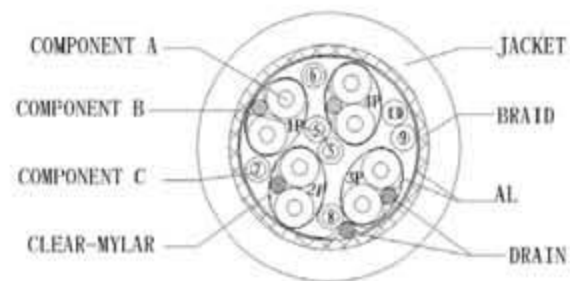

Datenblatt - Fiche technique - Data sheet

14.01.3465

ROLINE HDMI High Speed Kabel ST-ST, mit Repeater 30m

ROLINE Câble HDMI, M - M, avec Repeater, 30m

ROLINE HDMI High Speed Cable, M - M, with Repeater, 30 m

ELECTRICAL TEST:

1. 100% OPEN & SHORT & MIS WIRE TEST
2. CONTACT RESISTANCE: 1 OHM(MAX)
3. INSULATION RESISTANCE: 10M OHM(MIN)
4. HI-POT TEST: DC 300V/10ms

Pin Assignment

Conn.1	Input	Output	Conn.2
1	White	1	1
3	Red	3	3
2	Drain Wire	2	2
4	White	4	4
6	Brown	6	6
5	Drain Wire	5	5
7	White	7	7
8	Blue	8	8
8	Drain Wire	8	8
10	White	10	10
12	Green	12	12
11	Drain Wire	11	11
13	Black	13	13
14	White	14	14
15	Red	15	15
16	Gray	16	16
17	Yellow	17	17
18	Orange	18	18
19	Purple	19	19
Shell	Drain Wire	Shell	Shell

12	A4-R001363	UL1007 28AWG L=55MM BLACK	1	pcs
11	A6-R104106	Repeater Covered under the black ABS	1	pcs
10	A6-R104105	Repeater Covered UP the black ABS	1	pcs
9	A6-0000015	HDMI M Dust Cover	2	pcs
8	A10-R075147	Black casing: φ 1.0*10mm	2	pcs
7	A10-R075133	Black casing: φ 1.5*16mm	1	pcs
6	A10-R075187	Black casing: φ 3.0*10mm	16	pcs
5	A5-R047001	BLACK PVC 45P	32	g
4	A5-R047011	TRANSPARENT PE	4	g
3	A77-R101053	HDMI Repeater	1	pcs
2	A2-R020044	HDMI 19PIN M SOLDER TYPE,GOLD PLATED,BLACK INSULATION	2	pcs
1	A4-R001451-1	UL20276 (26AWG*1PR+EAM)*4C+26AWG*1PR+26AWG*5C+AEB OD:8.0MM mark HIGH SPEED HDMI` ``	30	m
NOCELINK P/N		DESCRIPTION	Q'TY	UNIT