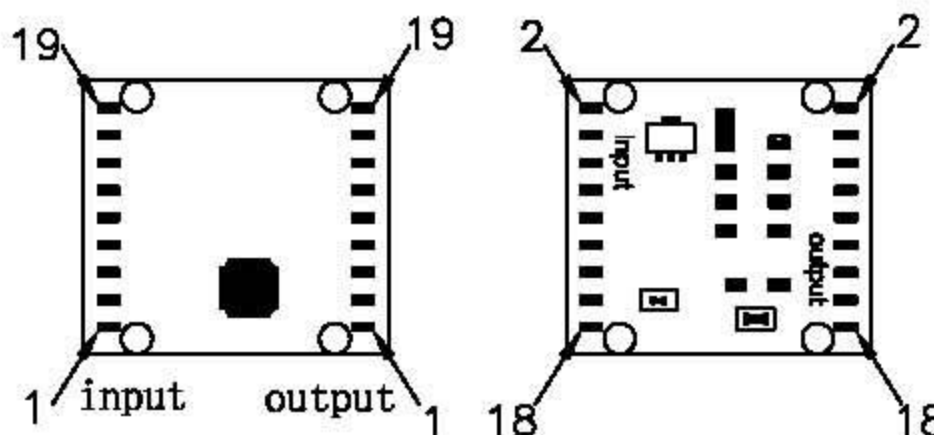

Datenblatt - Fiche technique - Data sheet

14.01.3465

ROLINE HDMI High Speed Kabel ST-ST, mit Repeater 30m

ROLINE Câble HDMI, M - M, avec Repeater, 30m

ROLINE HDMI High Speed Cable, M - M, with Repeater, 30 m

ELECTRICAL TEST:

1. 100% OPEN & SHORT & MIS WIRE TEST
2. CONTACT RESISTANCE: 1 OHM(MAX)
3. INSULATION RESISTANCE: 10M OHM(MIN)
4. HI-POT TEST: DC 300V/10ms

Pin Assignment

Conn.1	Input	Output	Conn.2
1	White	1	1
3	Red	3	3
2	Drain Wire	2	2
4	White	4	4
6	Brown	6	6
5	Drain Wire	5	5
7	White	7	7
8	Blue	8	8
8	Drain Wire	8	8
10	White	10	10
12	Green	12	12
11	Drain Wire	11	11
13	Black	13	13
14	White	14	14
15	Red	15	15
16	Gray	16	16
17	Yellow	17	17
18	Orange	18	18
19	Purple	19	19
Shell	Drain Wire	Shell	Shell

12	A4-R001363	UL1007 28AWG L=55MM BLACK	1	pcs
11	A6-R104106	Repeater Covered under the black ABS	1	pcs
10	A6-R104105	Repeater Covered UP the black ABS	1	pcs
9	A6-0000015	HDMI M Dust Cover	2	pcs
8	A10-R075147	Black casing: φ 1.0*10mm	2	pcs
7	A10-R075133	Black casing: φ 1.5*16mm	1	pcs
6	A10-R075187	Black casing: φ 3.0*10mm	16	pcs
5	A5-R047001	BLACK PVC 45P	32	g
4	A5-R047011	TRANSPARENT PE	4	g
3	A77-R101053	HDMI Repeater	1	pcs
2	A2-R020044	HDMI 19PIN M SOLDER TYPE,GOLD PLATED,BLACK INSULATION	2	pcs
1	A4-R001451-1	UL20276 (26AWG*1PR+EAM)*4C+26AWG*1PR+26AWG*5C+AEB OD:8.0MM mark HIGH SPEED HDMI` ``	30	m
NOCELINK P/N		DESCRIPTION	Q'TY	UNIT

REV.	TOLERANCE		DESCRIPTION	DATE
	INCHES	M/M	Rotronic Co., Ltd.	
.X	.015	.30	TITLE: HDMI To HDMI 02# GOLD 26AWG L=30M CUSTOMER : CUSTOMER P/N : SCALE NONE UNIT MM DATE 09/02/23	
.XX	.010	.10		
.XXX	.005	.05		
DRAWN BY	LYNN		14.01.3465	REV. A
CHECK BY				1/4
APPD BY				